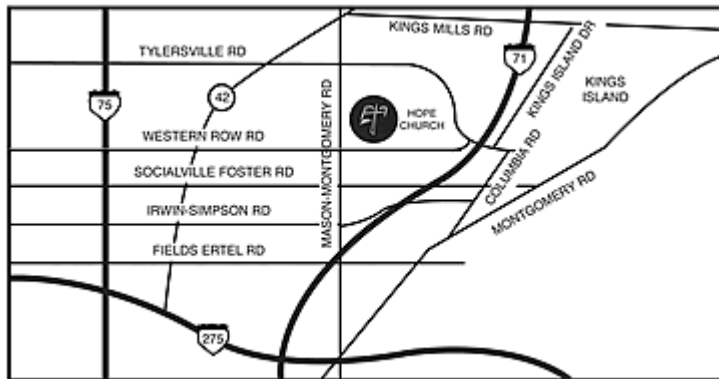

## Directions:

### From the Greater Cincinnati area:

Take Interstate 71 north past Interstate 275. Then exit at the Kings Island/ Western Row Exit. Turn left at the light at the end of the exit ramp. Travel approximately 1/2 mile to the third traffic light and turn left onto Western Row Rd; then travel approximately 1 mile to the Mason-Montgomery/Western Row intersection. Hope is on the right side of the intersection

### From the North on Interstate 71:

Take Interstate 71 South to the Fields-Ertel exit. Then turn right onto Mason-Montgomery Rd; travel 2.9 miles to the Western Row Mason-Montgomery intersection. The entrance is just past the intersection on the right hand side of the road.

### From Interstate 75:

Take the Tylersville Rd. exit to the east. Travel 3.8 miles to Mason-Montgomery Rd.; turn right onto Mason-Montgomery Rd. The church entrance is 800 yards on the left, just prior to the next traffic light.